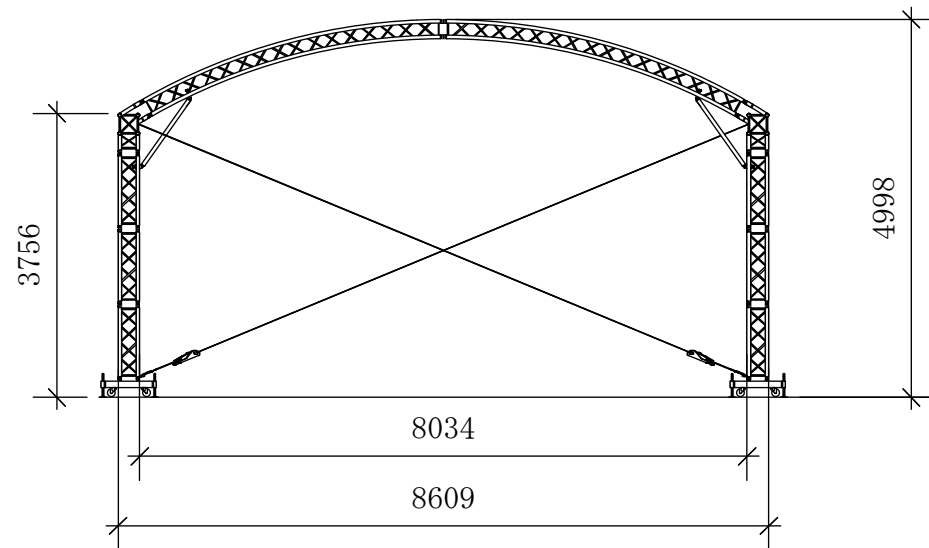

● ARC ROOF (8m x 6m)

[TOP VIEW]

[FRONT VIEW]

[SIDE VIEW]